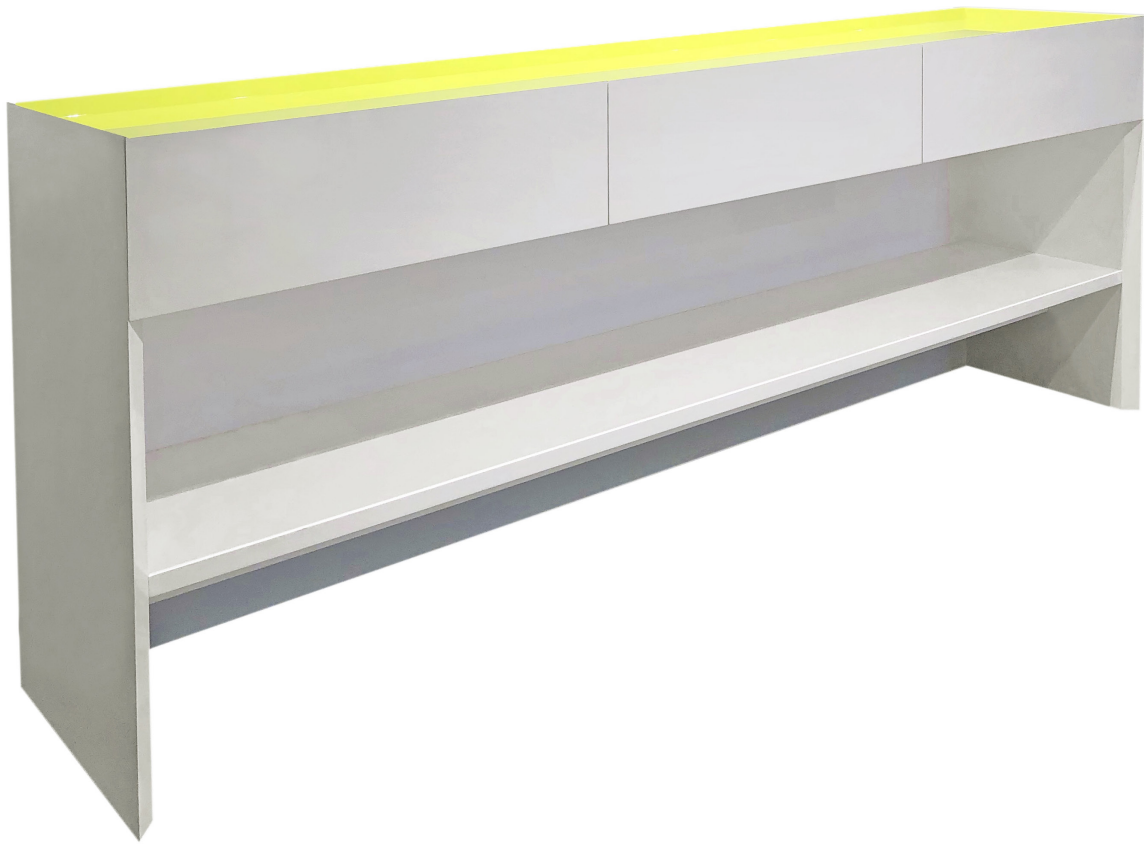

Dune Collection—

F.U. - CONSOLE  
Nick Dine, 2006

***dune***

F.U. - CONSOLE

Nick Dine, 2006

Console available in wood veneer or high-gloss polished polyurethane finish. Top in high-gloss polished polyurethane.

Size - 78" x 16" x 30.75"h

Custom sizes available

Dune Showroom  
200 Lexington Ave. T 212 → 925 → 6171  
Suite 100 F 212 → 925 → 2273  
NY, NY 10016 Dune-NY.com

***dune***